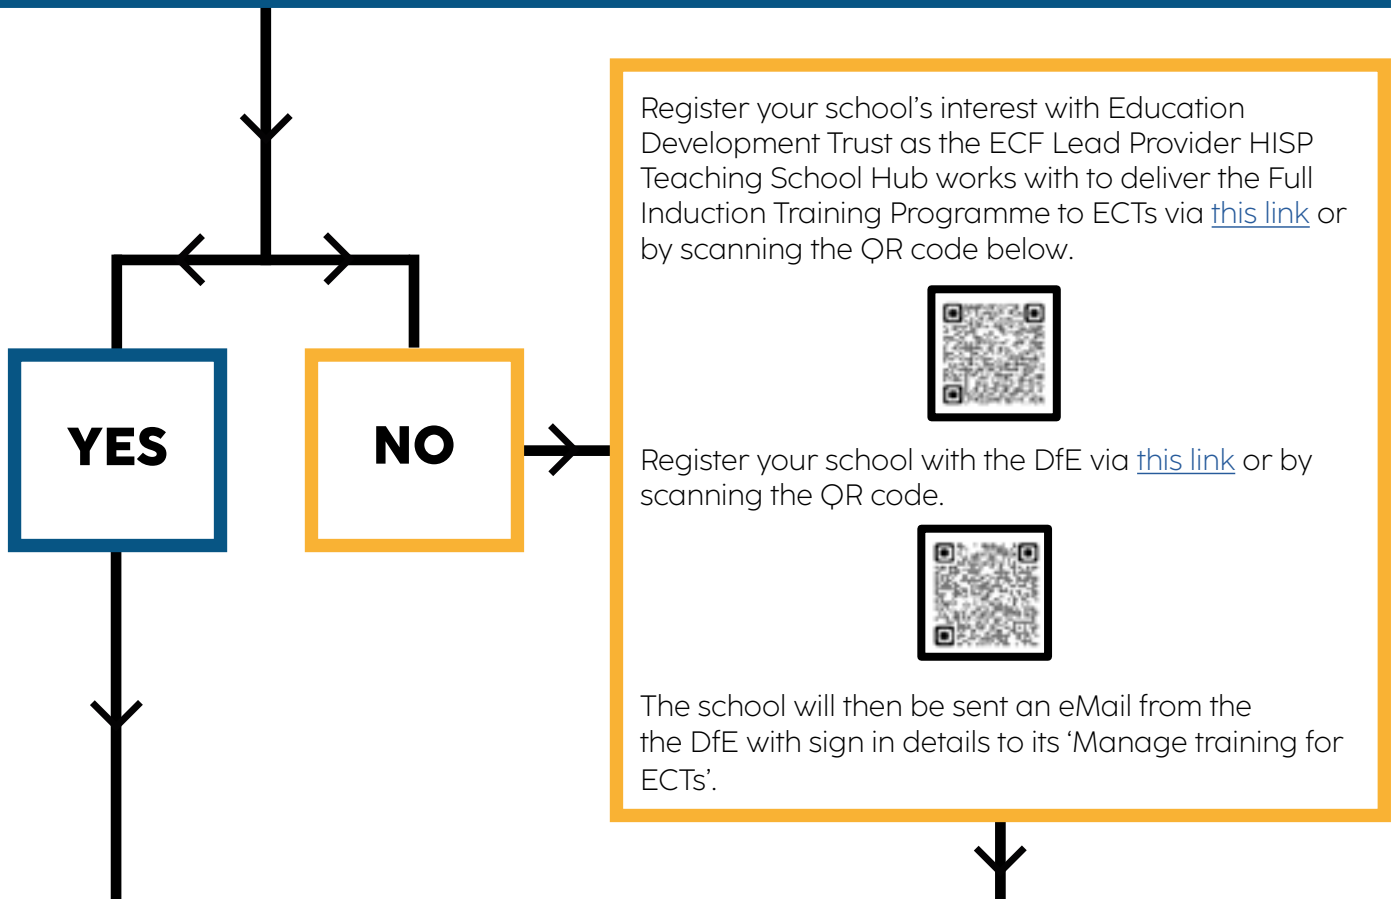

SIGN UP PROCESS

Register your ECT with the Appropriate Body for their induction assessment programme

Whether an ECT is just starting their two-year induction programme or transferring from another school, they must be registered with an Appropriate Body by their school for their statutory assessment induction programme.

The role of the Appropriate Body is to:

- Register ECTs with the Teaching Regulation Agency
- Monitor the support Early Career Teachers receive
- Monitor assessment points

HISP Teaching School Hub is an Appropriate Body. Register your ECT with us via [this link](#) or scan the QR code:

Register your ECT for an ECF Full Induction Training Programme

Does your school already have ECTs and work with HISP Teaching School Hub and Education Development Trust?

YES

NO

Register your school's interest with Education Development Trust as the ECF Lead Provider HISP Teaching School Hub works with to deliver the Full Induction Training Programme to ECTs via [this link](#) or by scanning the QR code below.